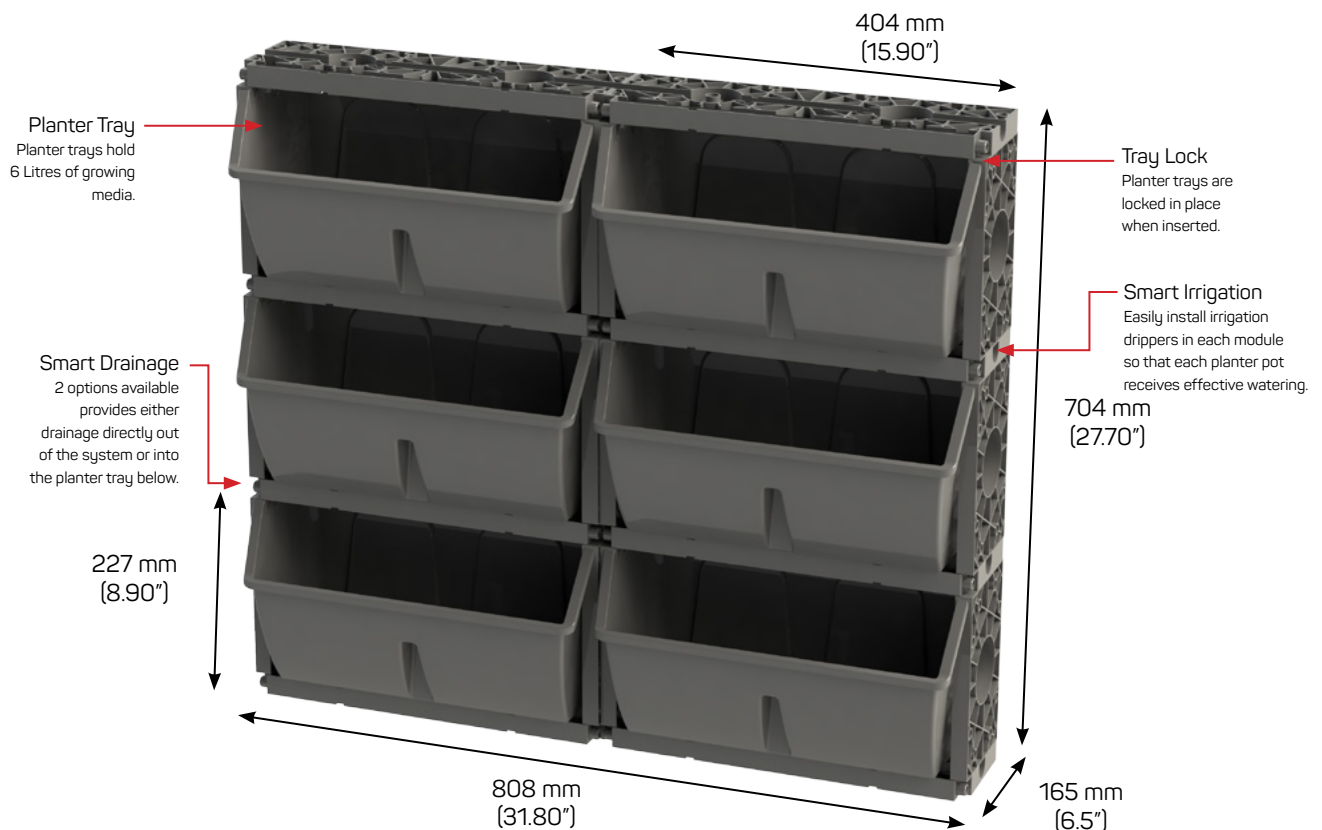

## Atlantis Gro-Wall Slim Pro®

<b>Part Number</b>	<b>80080</b>
<b>Width</b>	808 mm (31.80")
<b>Height</b>	704 mm (27.7")
<b>Depth</b>	165 mm (6.5")
<b>Weight (kit)</b>	9.40 kg (20.72 lbs)
<b>Pot Capacity</b>	Up to 6 litres of soil media
<b>Material</b>	85% Recycled polypropylene, 15% Atlantis proprietary selected materials
<b>Colour</b>	Black
<b>Chemical and Biological Resistance</b>	Unaffected by moulds and algae soil-bourne chemicals, bacteria and bitumen
<b>Service Temperature</b>	-10°C to 70°C (14F° to 158 F°)